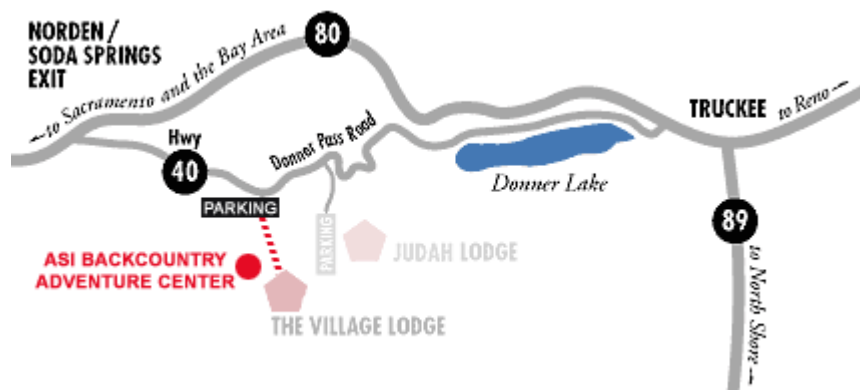

### DRIVING DIRECTIONS TO THE ASI BACKCOUNTRY ADVENTURE CENTER

**From Sacramento:** Go east on I-80 towards Reno. Take the Soda Springs/Norden exit. Turn right off the freeway onto Donner Pass Road (also called Old Highway 40). Go approximately 3  $\frac{3}{4}$  miles and turn right at the first entrance (Village Side) for Sugar Bowl Ski Resort.

**After taking the Gondola and exiting the Gondola Building, the ASI Backcountry Adventure Center will be on the right side, just follow the "Backcountry" Flags.**

**From Truckee or Reno:** Take Donner Lake Exit. Go to the west end of Donner Lake. At the end of the lake, go straight up the pass to the top. Turn left at the second entrance (Village Side) for Sugar Bowl Ski Resort, then follow the directions from above.

- or -

**From Truckee or Reno:** Go west on I-80 towards Sacramento. Take the Soda Springs/Norden exit. Turn left off the freeway onto Donner Pass Road, (also called Old Highway 40), then follow the directions from above.