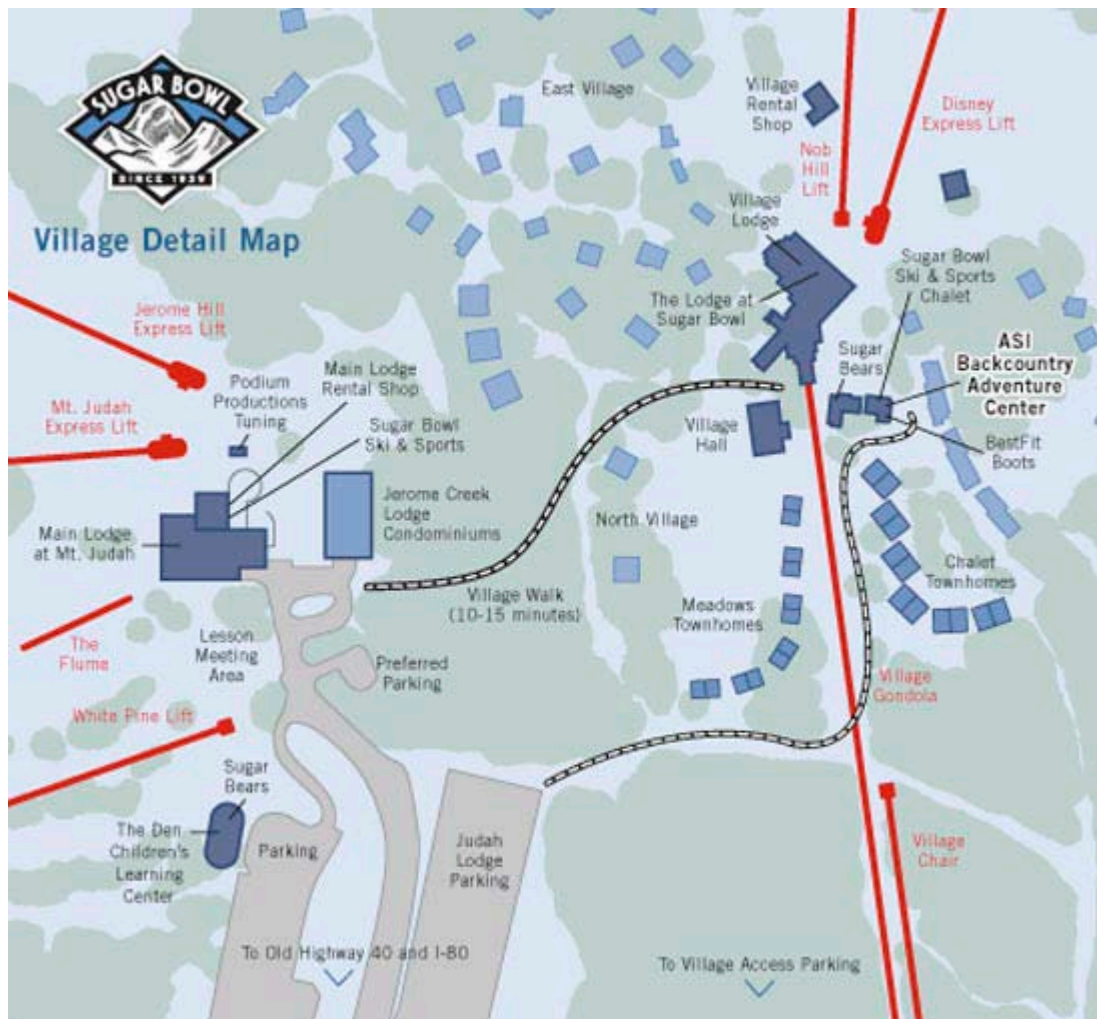

### MEETING PLACE

Course meets at the new **ASI Backcountry Adventure Center** at Sugar Bowl.

### DRIVING DIRECTIONS TO THE ASI BACKCOUNTRY ADVENTURE CENTER

**From Sacramento:** Go east on I-80 towards Reno. Take the Soda Springs/Norden exit. Turn right off the freeway onto Donner Pass Road (also called Old Highway 40). Go approximately 3  $\frac{3}{4}$  miles and turn right at the first entrance (Village Side) for Sugar Bowl Ski Resort.

**After taking the Gondola and exiting the Gondola Building, the ASI Backcountry Adventure Center will be on the right side, just follow the "Backcountry" Flags.**

**From Truckee or Reno:** Take Donner Lake Exit. Go to the west end of Donner Lake. At the end of the lake, go straight up the pass to the top. Turn left at the second entrance (Village Side) for Sugar Bowl Ski Resort, then follow the directions from above.

- or -

**From Truckee or Reno:** Go west on I-80 towards Sacramento. Take the Soda Springs/Norden exit. Turn left off the freeway onto Donner Pass Road, (also called Old Highway 40), then follow the directions from above.